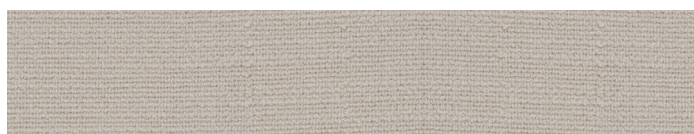

MAYU
Design Front

TESSUTO / FABRIC

Tellaro

La presente tabella tessile, pelli e materiali è a solo titolo indicativo e non vincolante. L'effettiva disponibilità di ogni materiale deve essere preventivamente verificata con l'ufficio commerciale Frigerio. L'azienda si riserva il diritto di sospendere la disponibilità di qualsiasi materiale senza alcun obbligo di preavviso sulla presente scheda tecnica. I colori visualizzati, per ovvie ragioni tecniche, sono indicativi e possono differire dall'originale. Fare riferimento al listino prezzi per uso e disponibilità di ogni singola finitura.

The above textile, leather and material charts are only indicative and not binding. The actual availability of any material shall be checked in advance with the Frigerio commercial office. The company reserves the right to discontinue any material without any obligation of due notice on this technical data sheet. The colours visualized, for obvious technical reasons, are indicative and may differ from the original. Please refer to price list for use and availability of each finish.